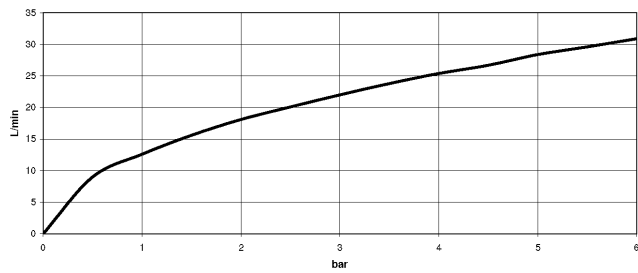

EDITION PRO Concealed single-lever mixer - 35 070 970 90
 •max. recess depth 105 mm
 •min. recess depth 80 mm

Required miscellaneous

EDITION PRO Concealed single-lever mixer with backflow preventor - 35 071 970 90
 •max. recess depth 105 mm
 •recess depth 80mm

EDITION PRO Concealed single-lever mixer with diverter - Chrome

36 120 626

mm [inches]

Flow rate chart

Certificates

LGA_19863.

WRAS_2207012.

EDITION PRO Concealed single-lever mixer with diverter - Chrome