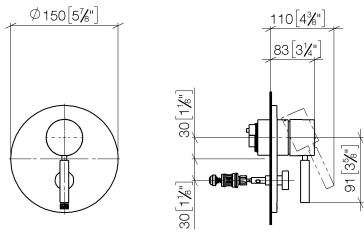

EDITION PRO Concealed single-lever mixer with diverter - Chrome

36 120 626

- automatic diverter
- cover plate Ø 150 mm

	Chrome	36 120 626-00
	Matte Black	36 120 626-33
	Brushed Chrome	36 120 626-93

Required miscellaneous

EDITION PRO Concealed single-lever mixer - 35 070 970 90
 •max. recess depth 105 mm
 •min. recess depth 80 mm

Required miscellaneous

EDITION PRO Concealed single-lever mixer with backflow preventor - 35 071 970 90
 •max. recess depth 105 mm
 •recess depth 80mm

EDITION PRO Concealed single-lever mixer with diverter - Chrome

36 120 626

mm [inches]

Flow rate chart

Certificates

LGA_19863.

WRAS_2207012.

EDITION PRO Concealed single-lever mixer with diverter - Chrome

36 120 626

Spare parts list

No.	Item Number	Name	Quantity used	Delivery time
1	90 15 05 039 00 90	cartridge	1	2
2	09 24 04 448 90	nut	1	2
3	09 14 10 084 90	seal	1	2
4	09 11 02 261-00	plate	1	10
5	09 11 02 360-00	cover	1	60
6	90 20 66 004 00-00	handle	1	10
7	90 31 09 139 00-00	pull-rod	1	10
8	90 21 34 081 00 90	diverter	1	2
9	90 30 09 064 00 90	key	1	2