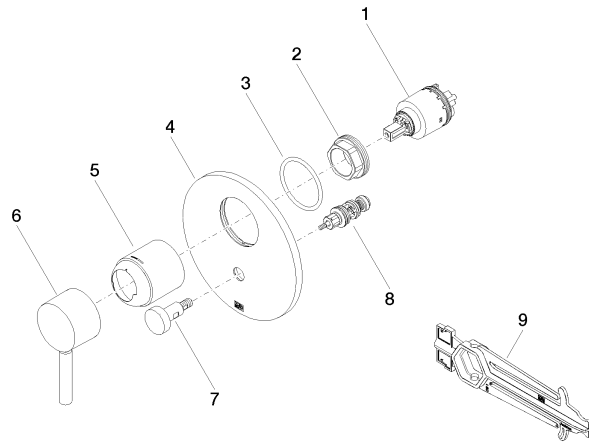

EDITION PRO Concealed single-lever mixer - 35 070 970 90
 •max. recess depth 105 mm
 •min. recess depth 80 mm

Required miscellaneous

EDITION PRO Concealed single-lever mixer with backflow preventor - 35 071 970 90
 •max. recess depth 105 mm
 •recess depth 80mm

EDITION PRO Concealed single-lever mixer with diverter - Chrome

36 120 626

mm [inches]

Flow rate chart

Certificates

LGA_19863.

WRAS_2207012.

EDITION PRO Concealed single-lever mixer with diverter - Chrome

36 120 626

Spare parts list

No.	Item Number	Name	Quantity used	Delivery time
1	90 15 05 039 00 90	cartridge	1	2
2	09 24 04 448 90	nut	1	2
3	09 14 10 084 90	seal	1	2
4	09 11 02 261-00	plate	1	10
5	09 11 02 360-00	cover	1	60
6	90 20 66 004 00-00	handle	1	10
7	90 31 09 139 00-00	pull-rod	1	10
8	90 21 34 081 00 90	diverter	1	2
9	90 30 09 064 00 90	key	1	2